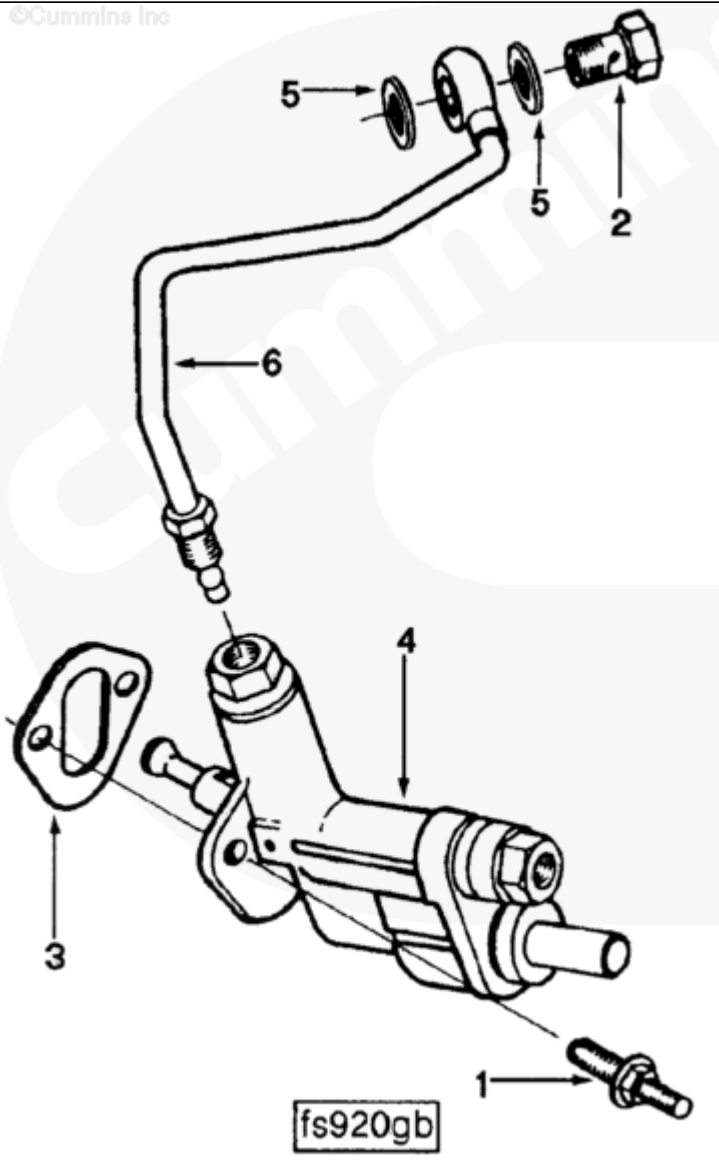

Cart	Ref No	Part Number	Part Description	Required	Remarks
<a href="#">View My Cart</a>					
		<a href="#">FS9089-10</a>	Fuel System Accessories		
					Pump Style: Piston
					Pump Operation: Mechanical
					Pump Supplier: Cummins
					Pump Stand Measured Flow
					(LPH): 183-229
					Pump Measured Flow (Pump
					RPM): 1250
					Fuel Inlet Size: 1/2-14 NPTF
					Filter Location: #4 cylinder
					Pre-Filter Provided: No
					Restricted Fuel Pump Angle:
					26 degree
					Unique Characteristics:
					Includes M6 Mounting Studs
					Restricted Fuel Pump:
					Bosch MW
					Bosch P3000
					Bosch P7100
					Nippondenso EP-9
					Cylinders: 6
					Engine Family: C Series
<input type="checkbox"/>	1	<a href="#">3909310</a>	Studded Hexagon Cap Screw	2	M8 x 1.25 x M6 x 1.00
<input type="checkbox"/>	2	<a href="#">3916361</a>	Banjo Connector Screw	1	M12 x 1.50 x 24
<input type="checkbox"/>	3	<a href="#">3939258</a>	Cover Plate Gasket	1	
<input type="checkbox"/>	4	<a href="#">3936316</a>	Fuel Transfer Pump	1	
<input type="checkbox"/>	5	<a href="#">3963983</a>	Sealing Washer	2	M12.
<input type="checkbox"/>	6	<a href="#">3918539</a>	Fuel Supply Tube	1	